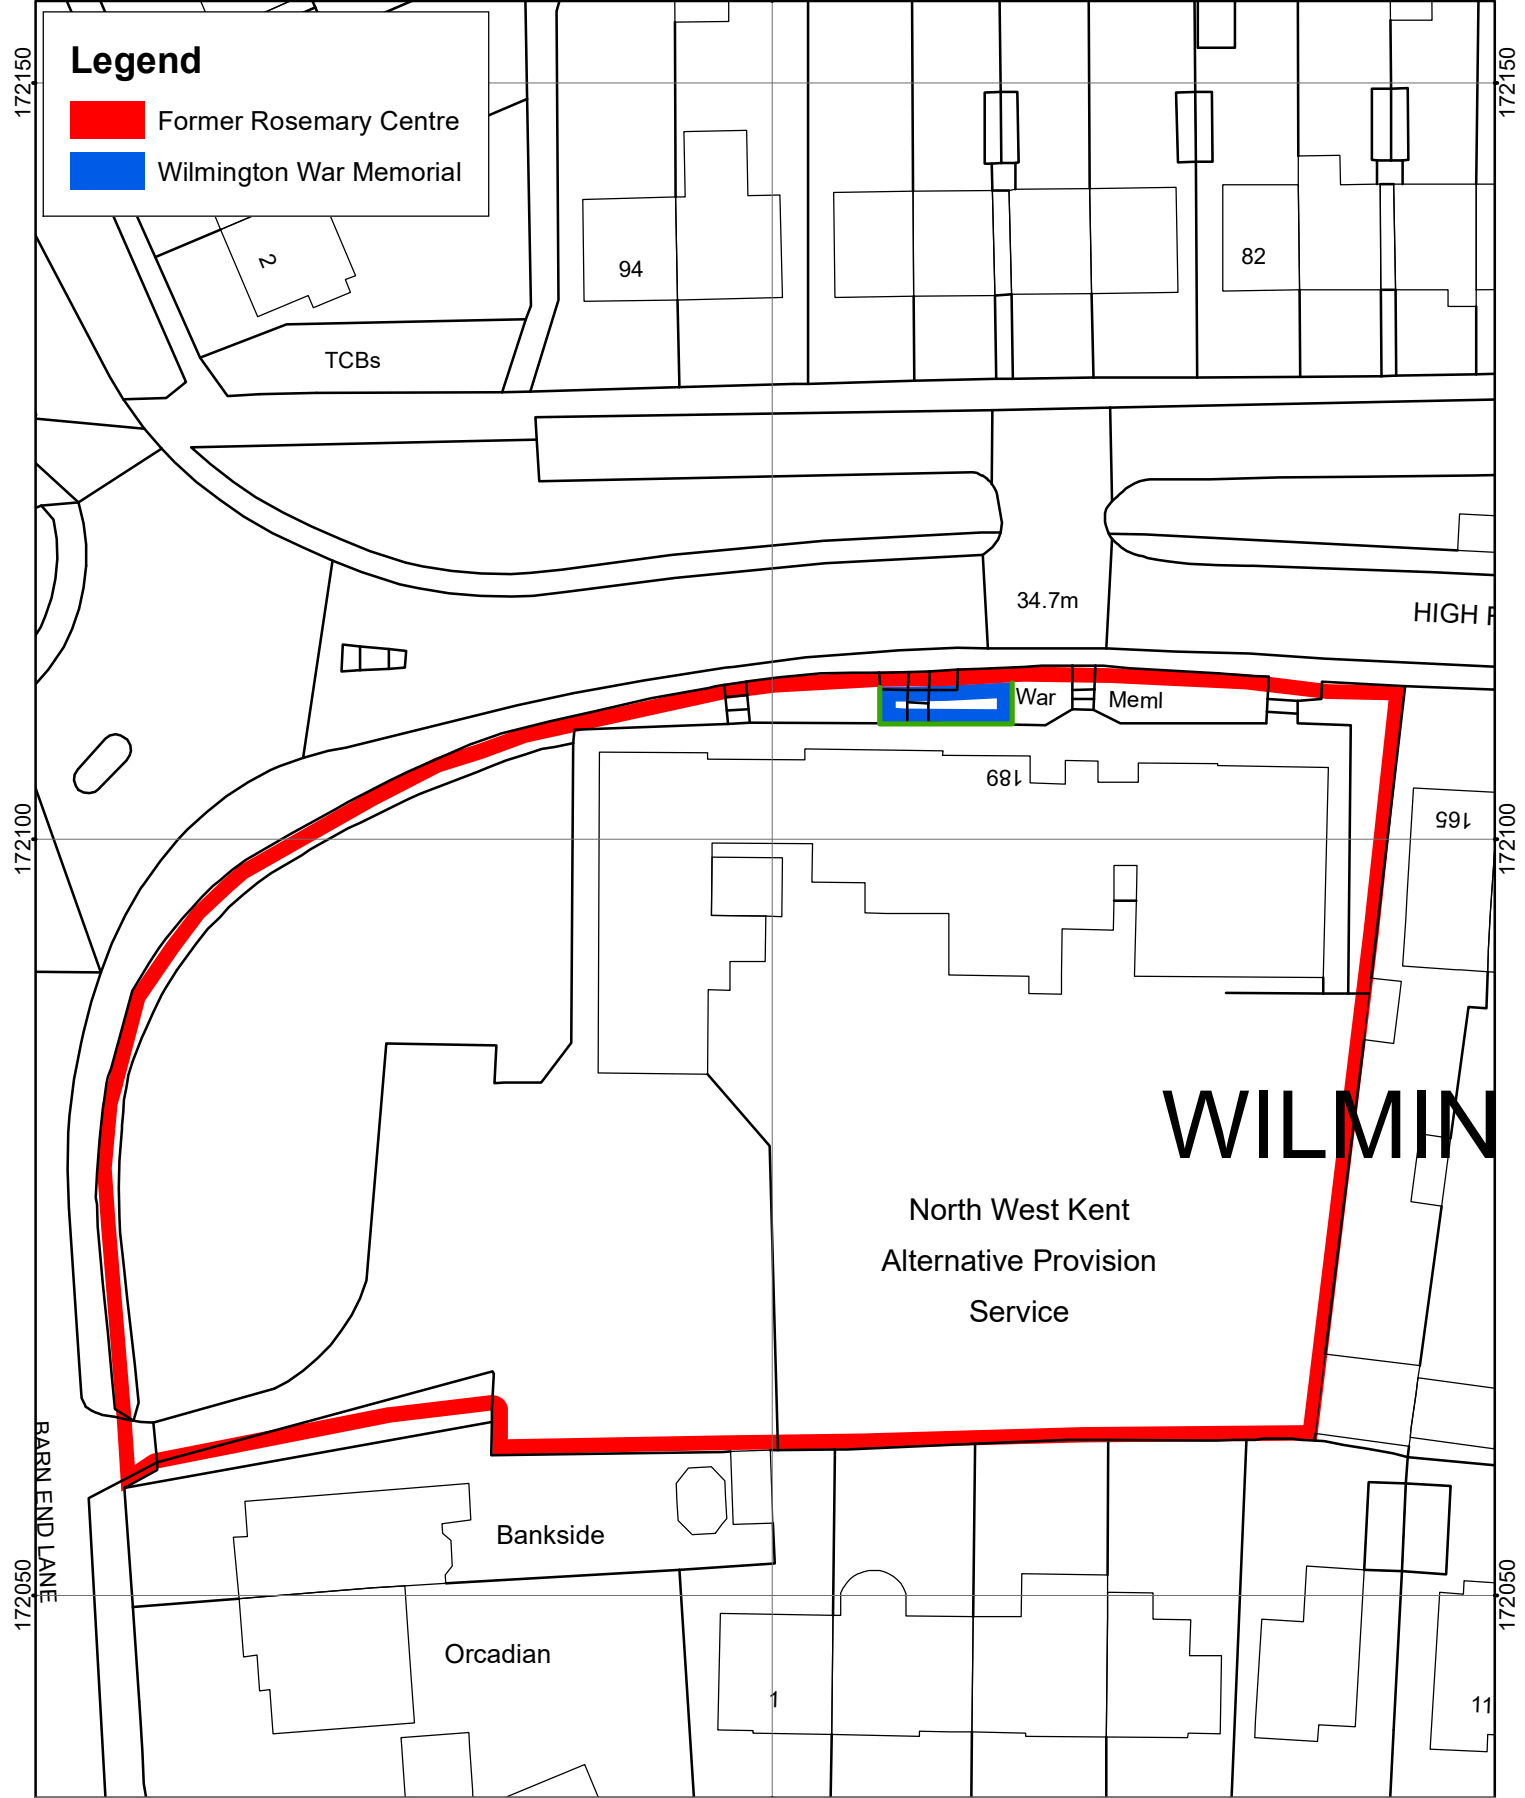

553200

Legend

- Former Rosemary Centre
- Wilmington War Memorial

WILMIN

North West Kent
Alternative Provision
Service

Based upon the Ordnance Survey map with the permission of the Controller of Her Majesty's Stationery Office. (C) Crown Copyright & database right 2011. Ordnance Survey 100019238. Additional information copyright Kent County Council

FORMER ROSEMARY CENTRE
189 HIGH ROAD
WILMINGTON
DA2 7DP

MasterMap

PROPERTY AND
INFRASTRUCTURE SUPPORT
SESSIONS HOUSE
COUNTY HALL
MAIDSTONE
ME14 1XQ

Drawn By
MY

Date
APR 2024

Drawing No.

TQ5372/17H

1:500